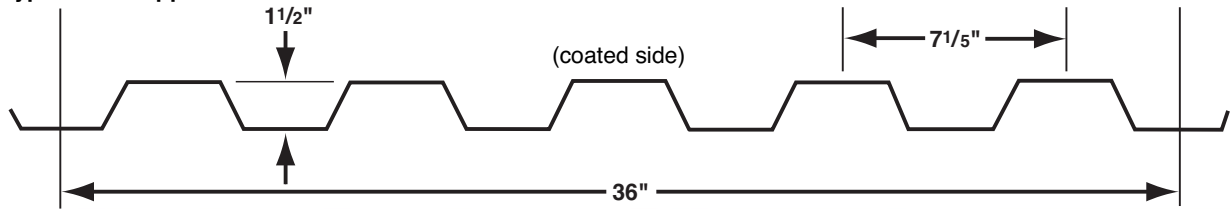

# Series 7000 (HR-36)

## Typical Roof Application

## Typical Wall Application

**Nu-Ray** Series 7000 is our architectural, face-fastened roof and wall panel system with excellent surface/shadow interest. The 7000 Panel System offers superior rigidity and design flexibility coupled with fast, easy installation. The system's long-spanning capabilities allow it to be applied over open framing or solid substrates. Complementary flashings and accessories are readily available from Nu-Ray.