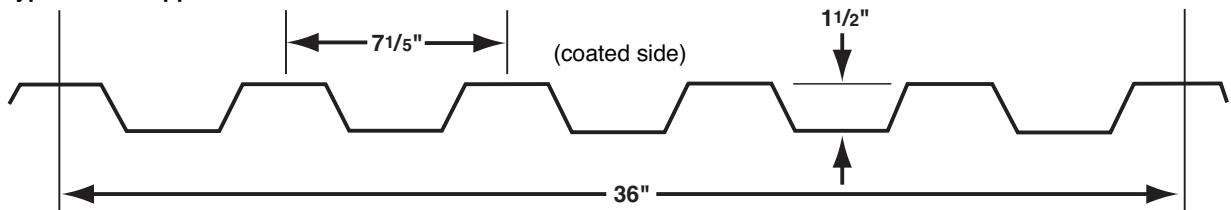

# Series 7000 (HR-36)

## Typical Roof Application

## Typical Wall Application

**Nu-Ray** Series 7000 is our architectural, face-fastened roof and wall panel system with excellent surface/shadow interest. The 7000 Panel System offers superior rigidity and design flexibility coupled with fast, easy installation. The system's long-spanning capabilities allow it to be applied over open framing or solid substrates. Complementary flashings and accessories are readily available from Nu-Ray.